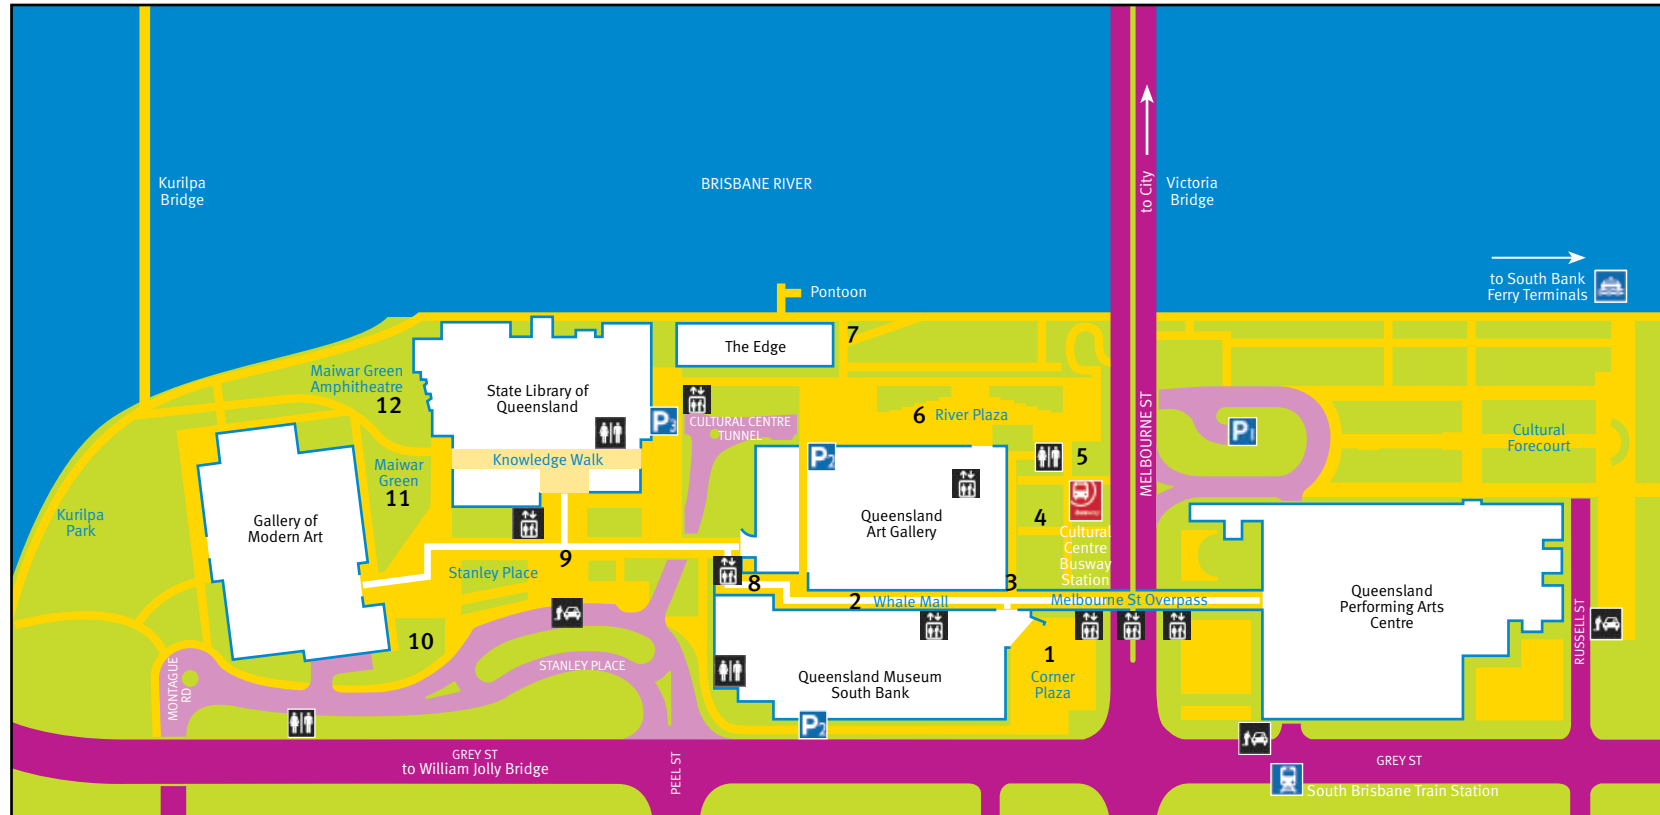

Venue hire spaces

Directory

- 1 Corner Plaza
- 2 Whale Mall
- 3 Upper Eastern Terrace
- 4 Sisters Green
- 5 Pelican Pools
- 6 River Plaza

- 7 Upper River Terrace
- 8 Pyramid Terrace
- 9 Stanley Place Promenade
- 10 Bodhi Tree Terrace
- 11 Maiwar Green
- 12 Maiwar Green Amphitheatre

Lift

Toilets

Set Down

Performing Arts Carpark

Art Gallery/Museum Carpark

Stanley Place Carpark

Cultural Centre Busway Station

Ferry Terminal

Train Station