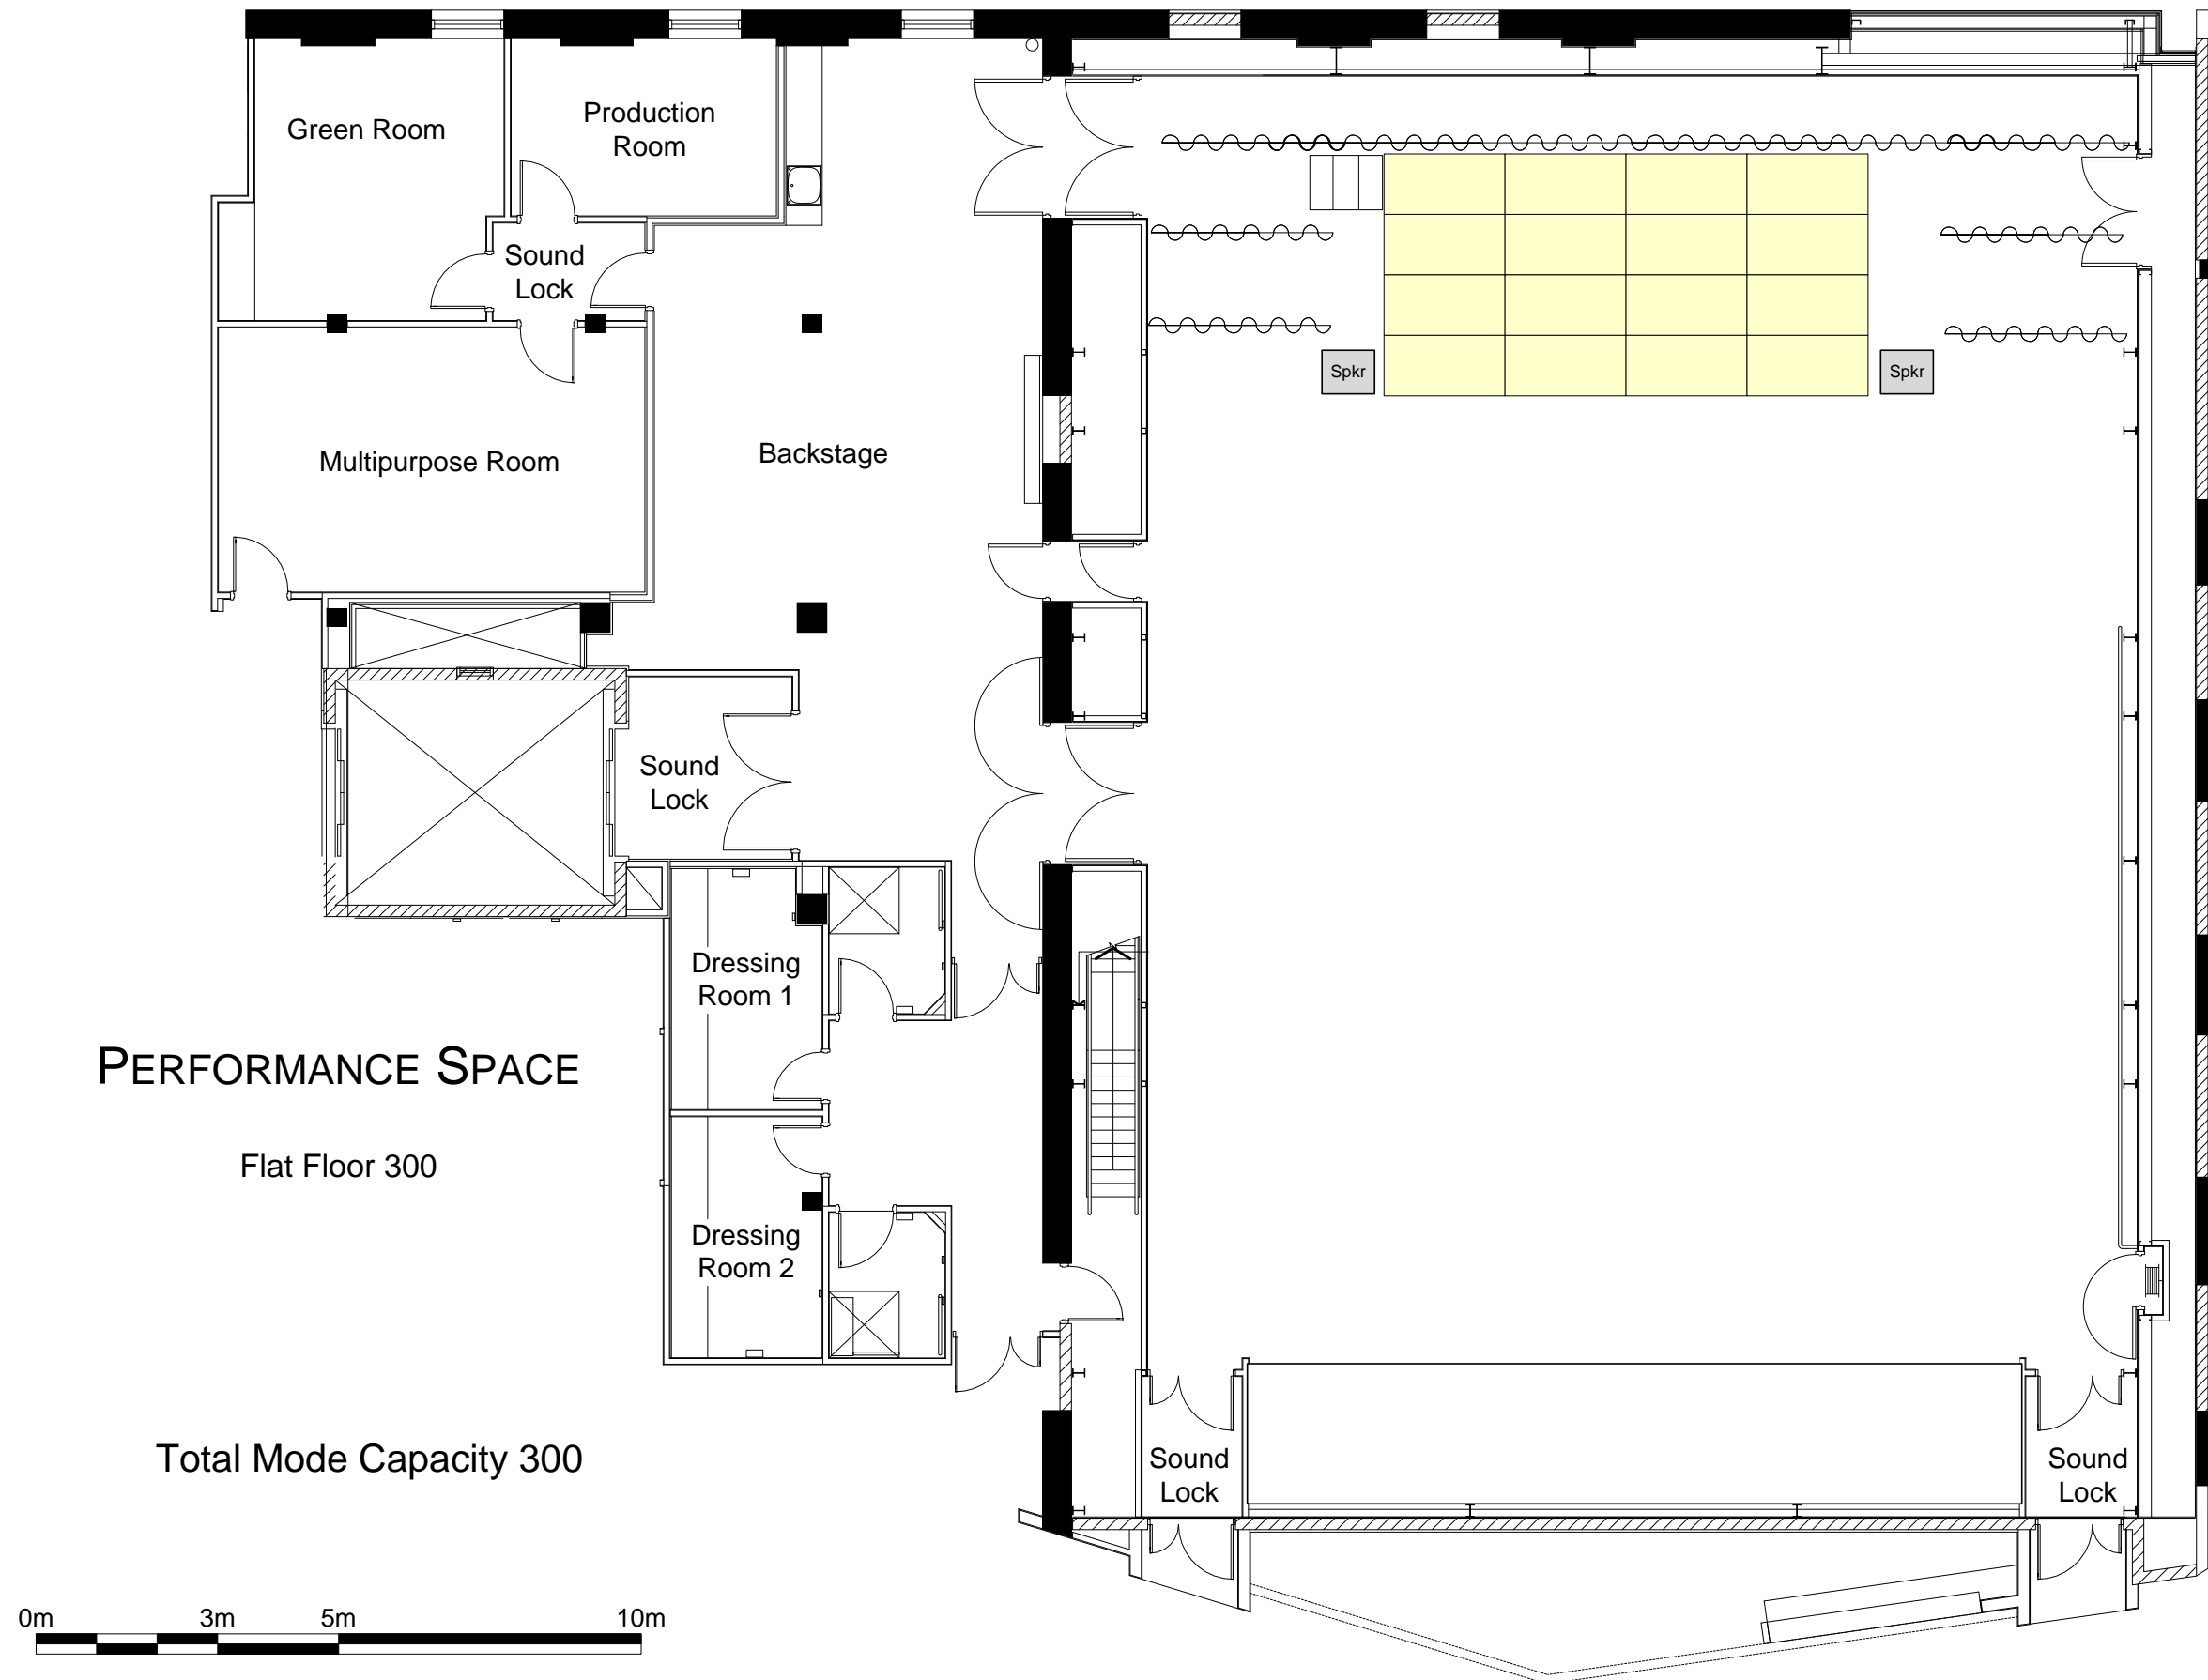

JUDITH WRIGHT CENTRE OF CONTEMPORARY ARTS

Performance Space

Maximum Capacity: 300

Modes:

- Flat Floor 300
- Theatre 200
- Theatre 300
- Cabaret 296
- Flat Floor 300

Dimensions:

- Room Size = 22.7m x 16.3m
- Total size = 370.01 m²
- Height to catwalks = 7m

JUDITH WRIGHT CENTRE OF CONTEMPORARY ARTS

JUDITH WRIGHT CENTRE OF CONTEMPORARY ARTS

JUDITH WRIGHT CENTRE OF CONTEMPORARY ARTS

PERFORMANCE SPACE

Theatre 200

Seating Bank
 Seating Bank
 Capacity 180 +
 Row AA 20 (or 16+2 x
 PWN)
Total 200

Total Mode Capacity 200

JUDITH WRIGHT CENTRE OF CONTEMPORARY ARTS

PERFORMANCE SPACE

Theatre 300

Seating Bank
 Seating Bank
 Capacity 180 +
 Row AA 20 (or 16 with 2
 x PWD)
 Floor Seats 100
Total 300

Stage Size
 8m wide x 4m deep

Total Mode Capacity 300