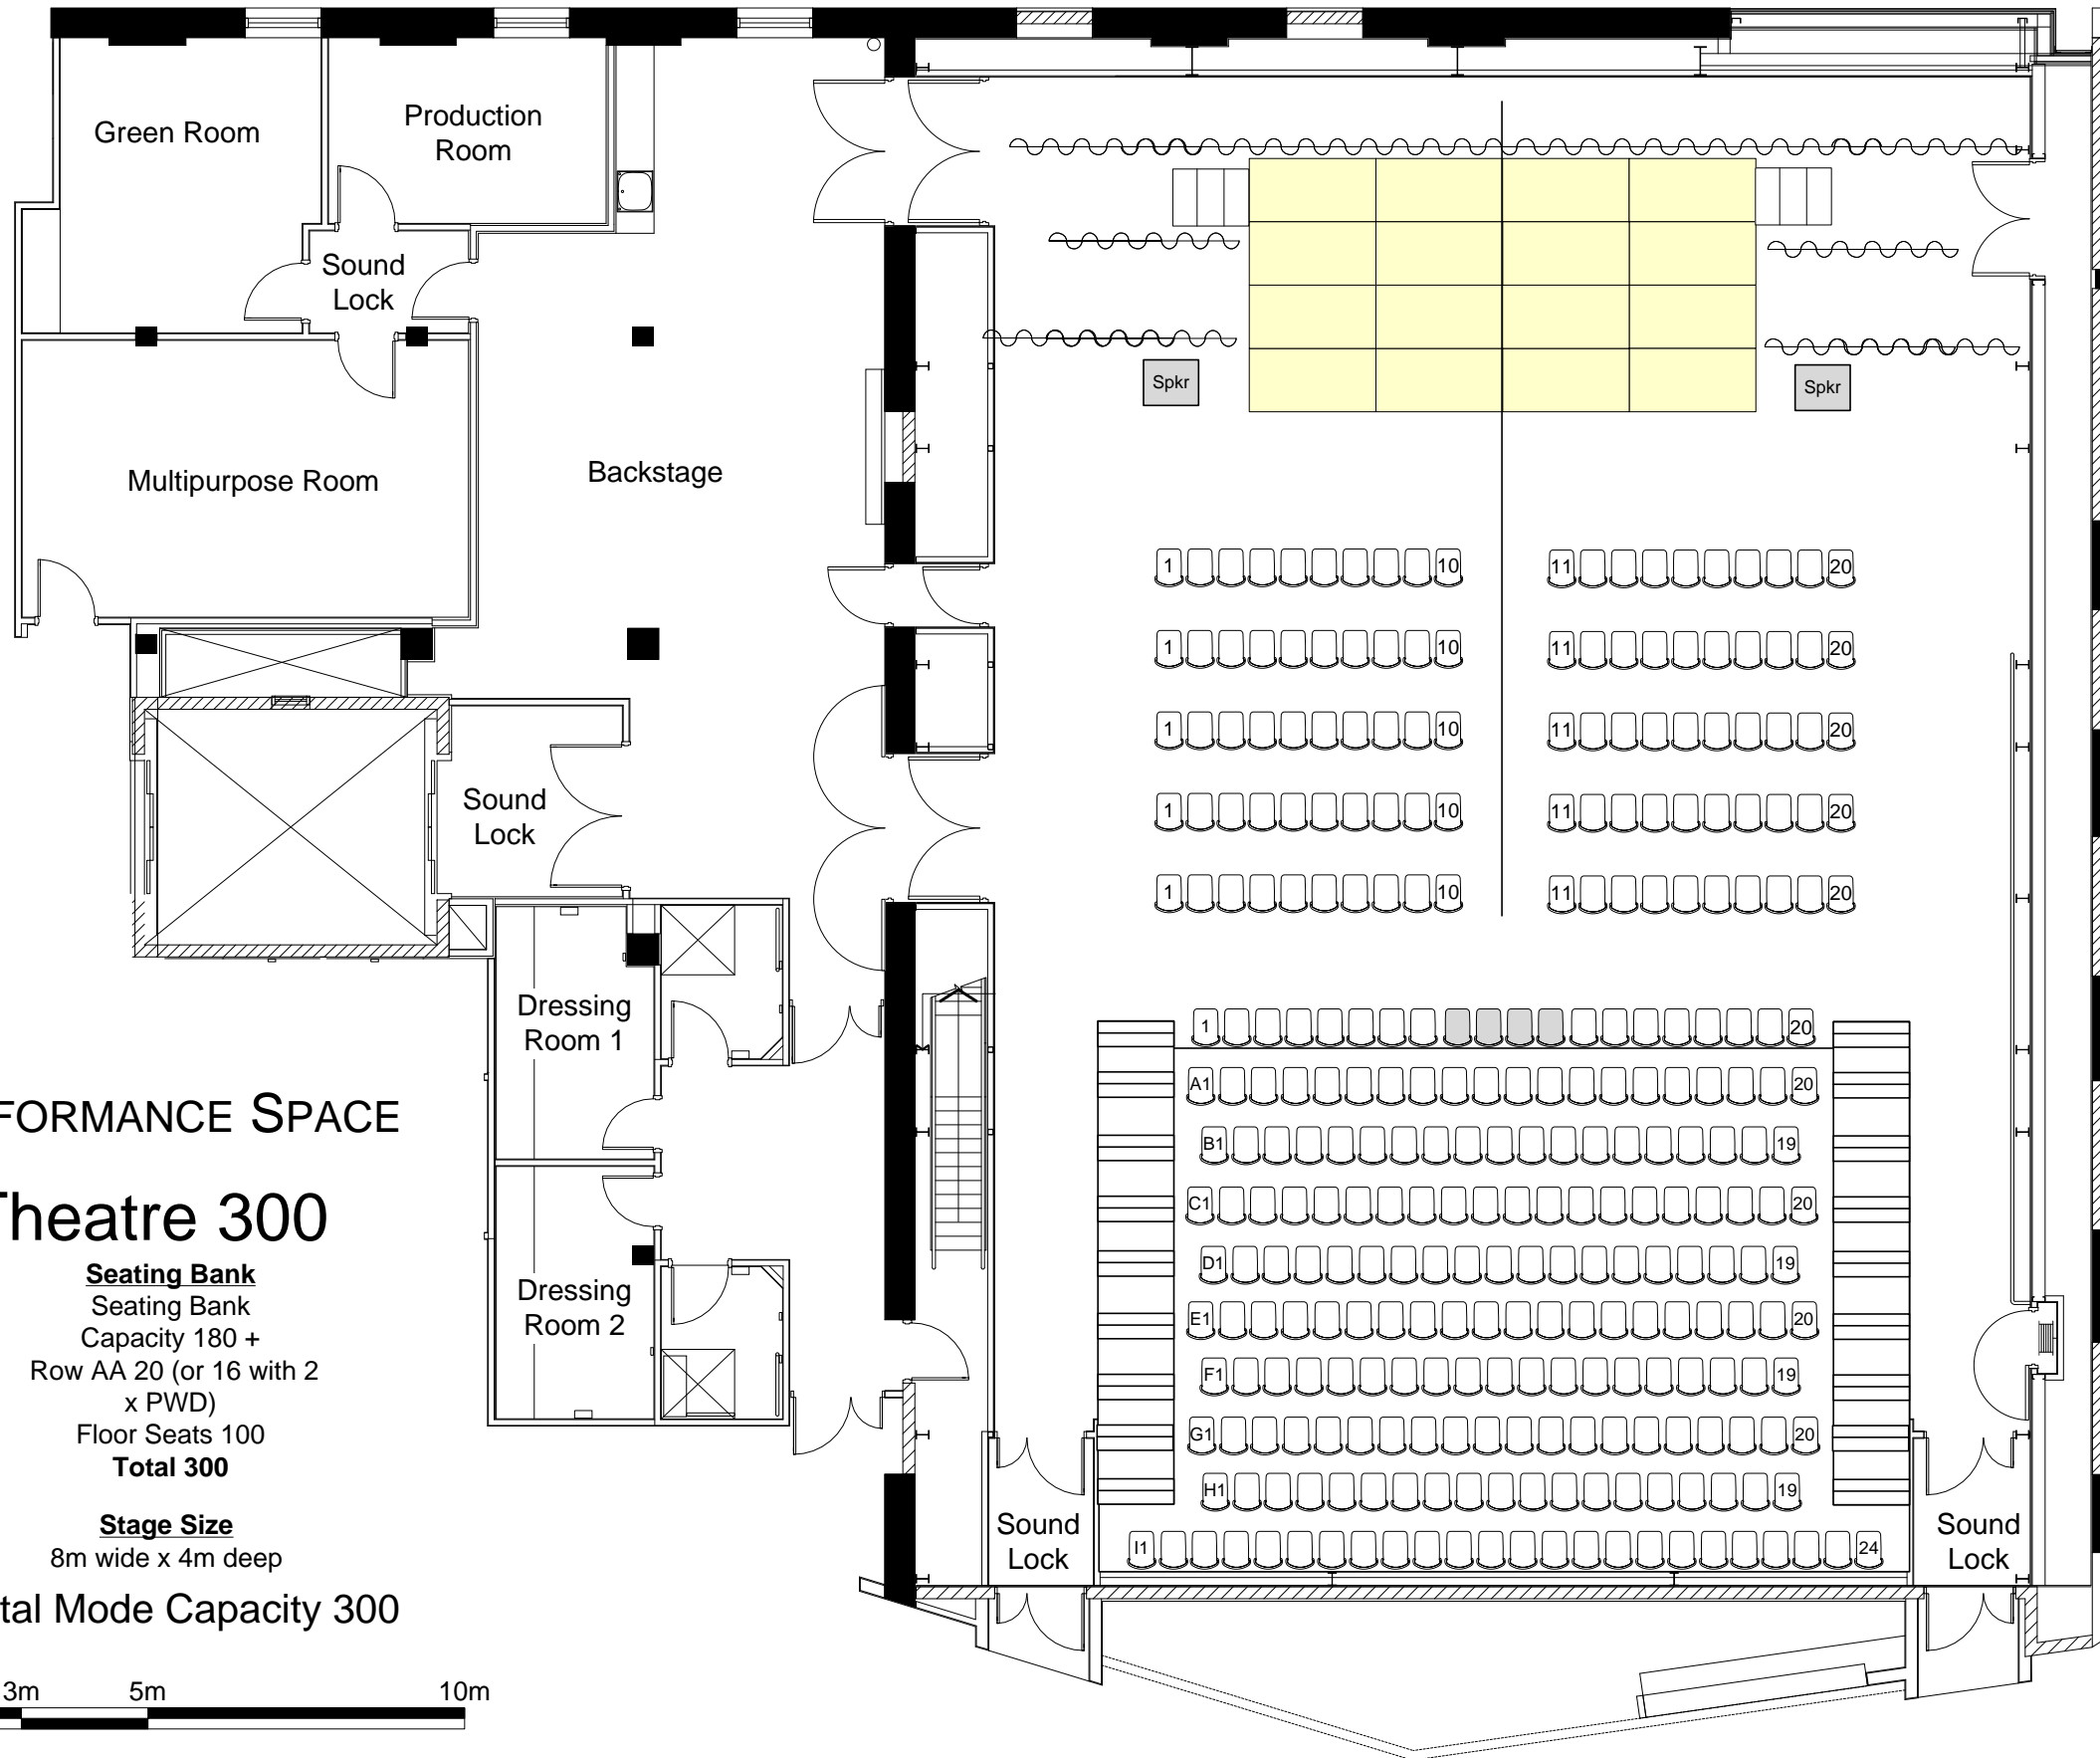

JUDITH WRIGHT CENTRE OF CONTEMPORARY ARTS

Performance Space

Maximum Capacity: 300

Modes:

- Flat Floor 300
- Theatre 200
- Theatre 300
- Cabaret 296
- Flat Floor 300

Dimensions:

- Room Size = 22.7m x 16.3m
- Total size = 370.01 m²
- Height to catwalks = 7m

JUDITH WRIGHT CENTRE OF CONTEMPORARY ARTS

JUDITH WRIGHT CENTRE OF CONTEMPORARY ARTS

JUDITH WRIGHT CENTRE OF CONTEMPORARY ARTS

PERFORMANCE SPACE

Theatre 200

Seating Bank
 Seating Bank
 Capacity 180 +
 Row AA 20 (or 16+2 x
 PWN)
Total 200

Total Mode Capacity 200

JUDITH WRIGHT CENTRE OF CONTEMPORARY ARTS

PERFORMANCE SPACE

Theatre 300

Seating Bank
 Seating Bank
 Capacity 180 +
 Row AA 20 (or 16 with 2
 x PWD)
 Floor Seats 100
Total 300

Stage Size
 8m wide x 4m deep