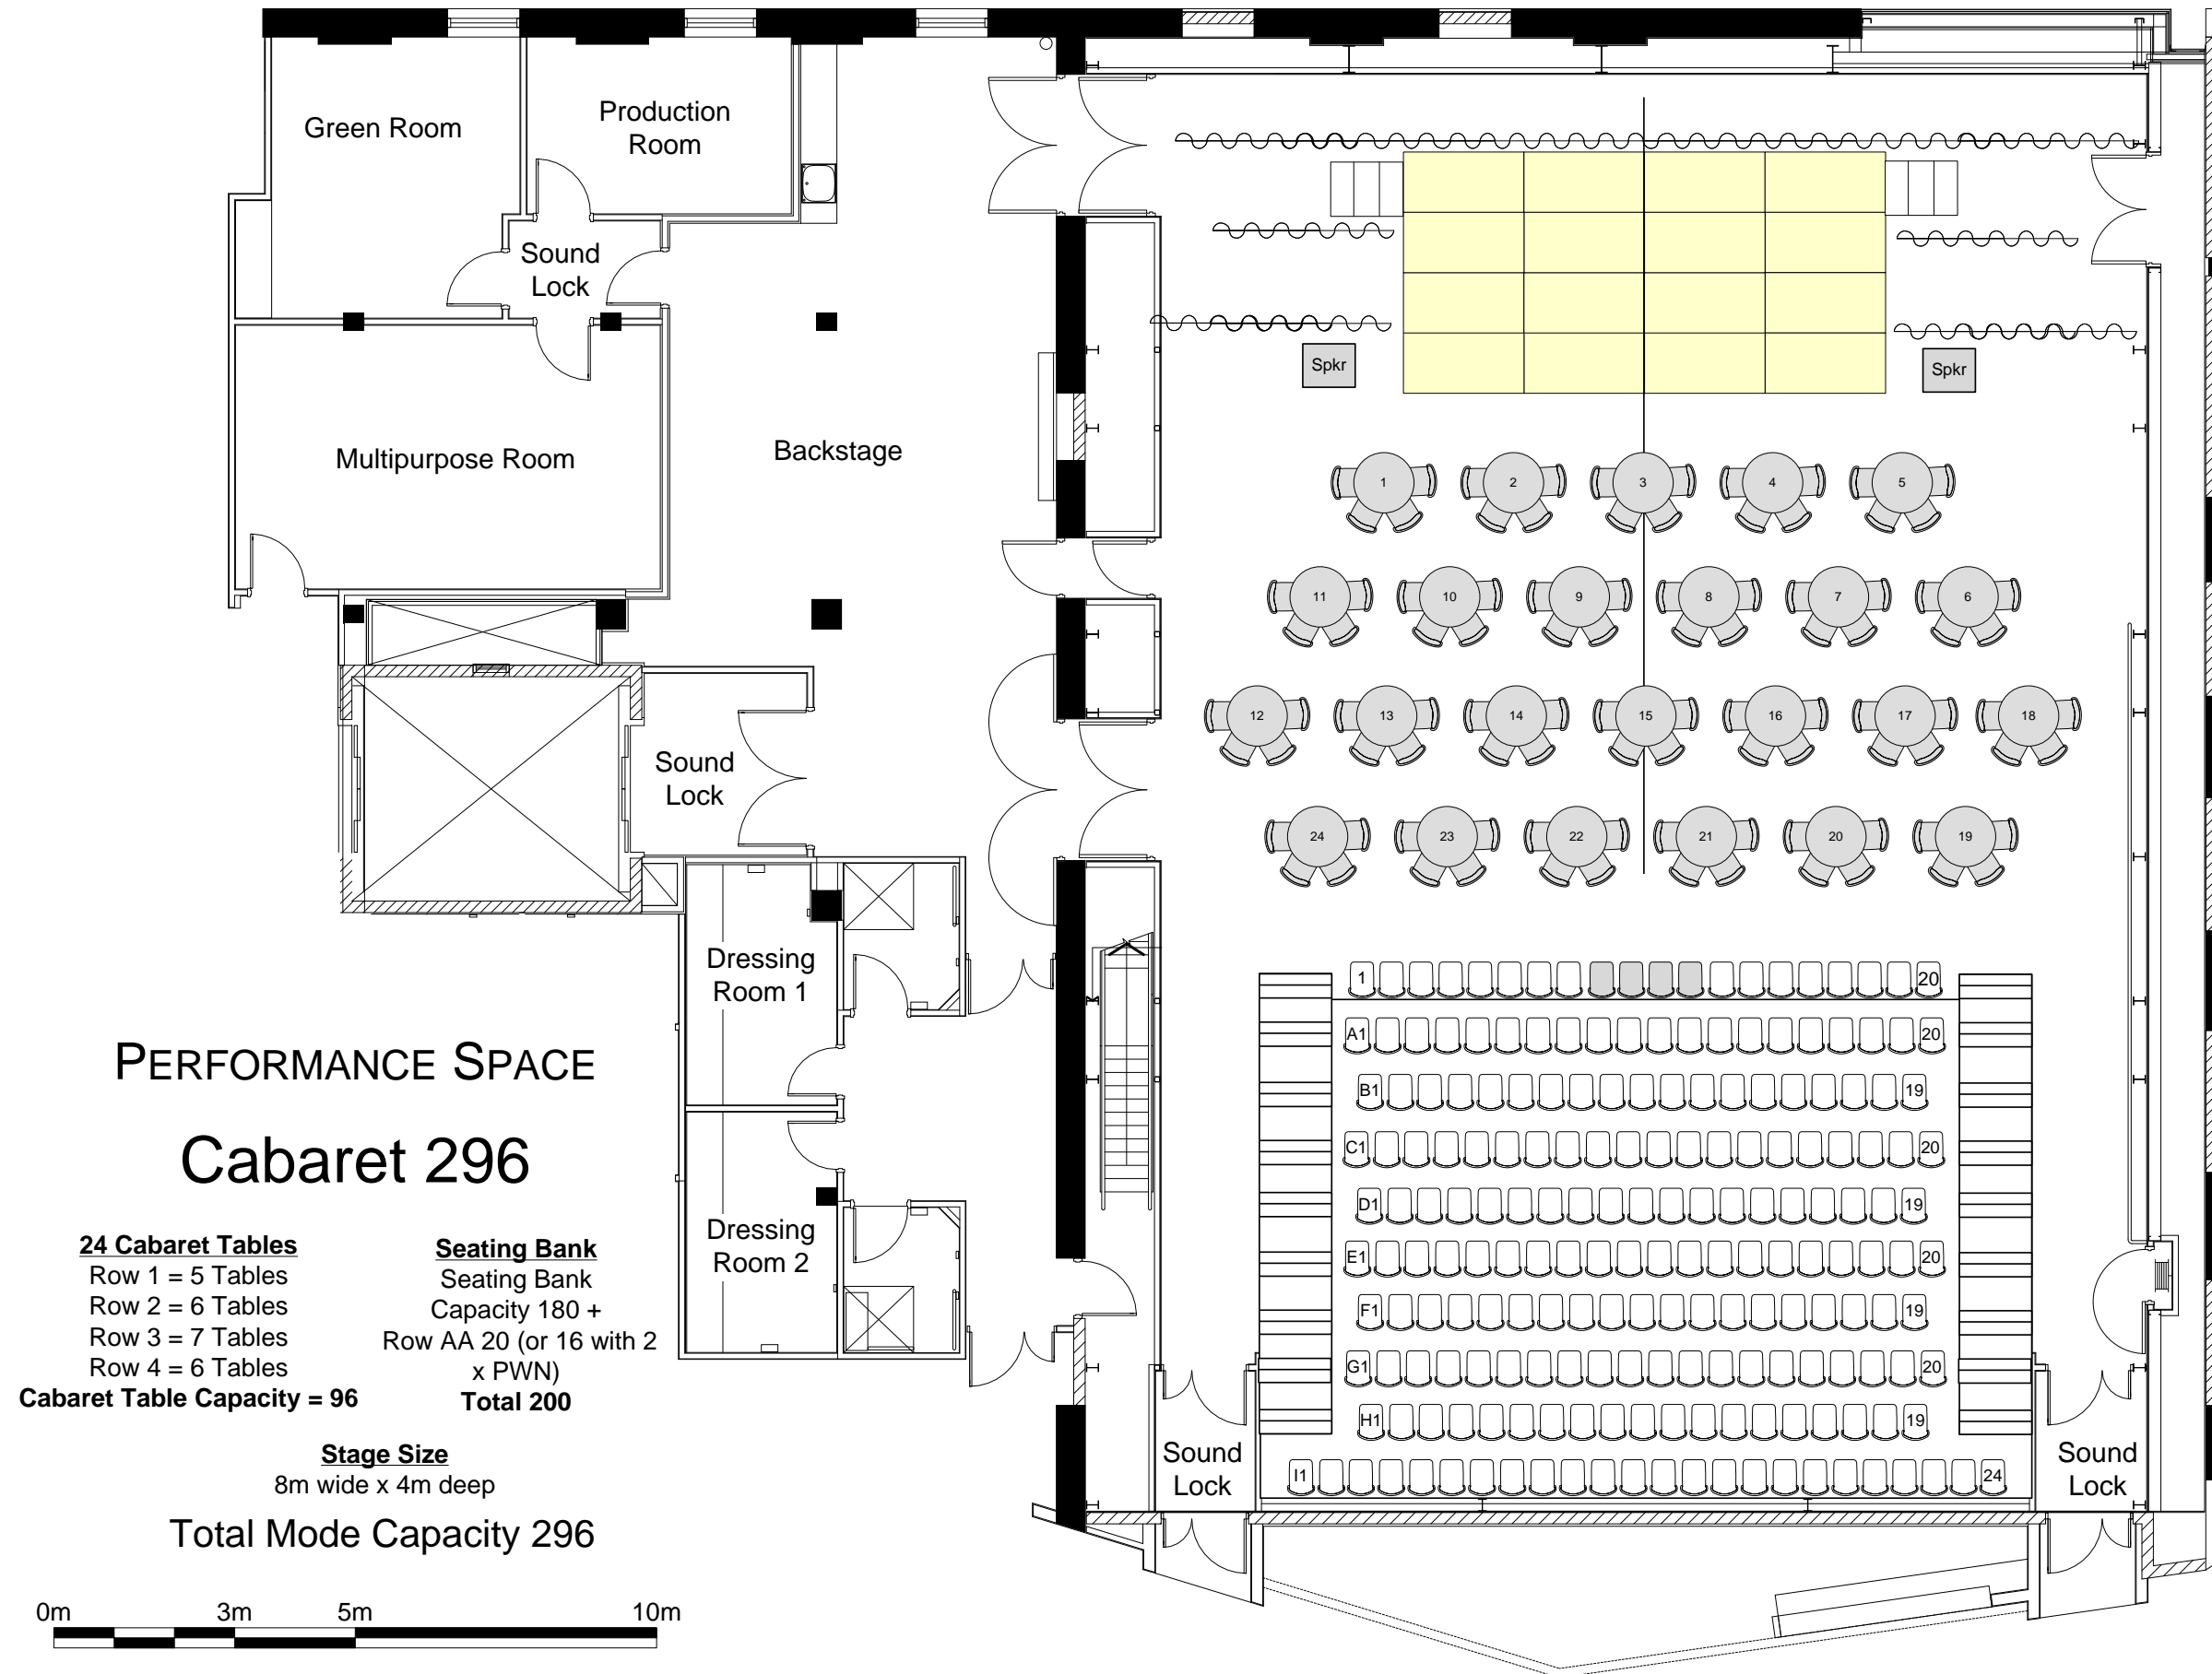

JUDITH WRIGHT CENTRE OF CONTEMPORARY ARTS

Performance Space

Maximum Capacity: 300

Modes:

- Flat Floor 300
- Theatre 200
- Theatre 300
- Cabaret 296
- Flat Floor 300

Dimensions:

- Room Size = 22.7m x 16.3m
- Total size = 370.01 m²
- Height to catwalks = 7m

JUDITH WRIGHT CENTRE OF CONTEMPORARY ARTS

JUDITH WRIGHT CENTRE OF CONTEMPORARY ARTS

JUDITH WRIGHT CENTRE OF CONTEMPORARY ARTS

PERFORMANCE SPACE

Theatre 200

Seating Bank
 Seating Bank
 Capacity 180 +
 Row AA 20 (or 16+2 x
 PWN)
Total 200

Total Mode Capacity 200

JUDITH WRIGHT CENTRE OF CONTEMPORARY ARTS

PERFORMANCE SPACE

Theatre 300

Seating Bank
 Seating Bank
 Capacity 180 +
 Row AA 20 (or 16 with 2
 x PWD)
 Floor Seats 100
Total 300

Stage Size
 8m wide x 4m deep