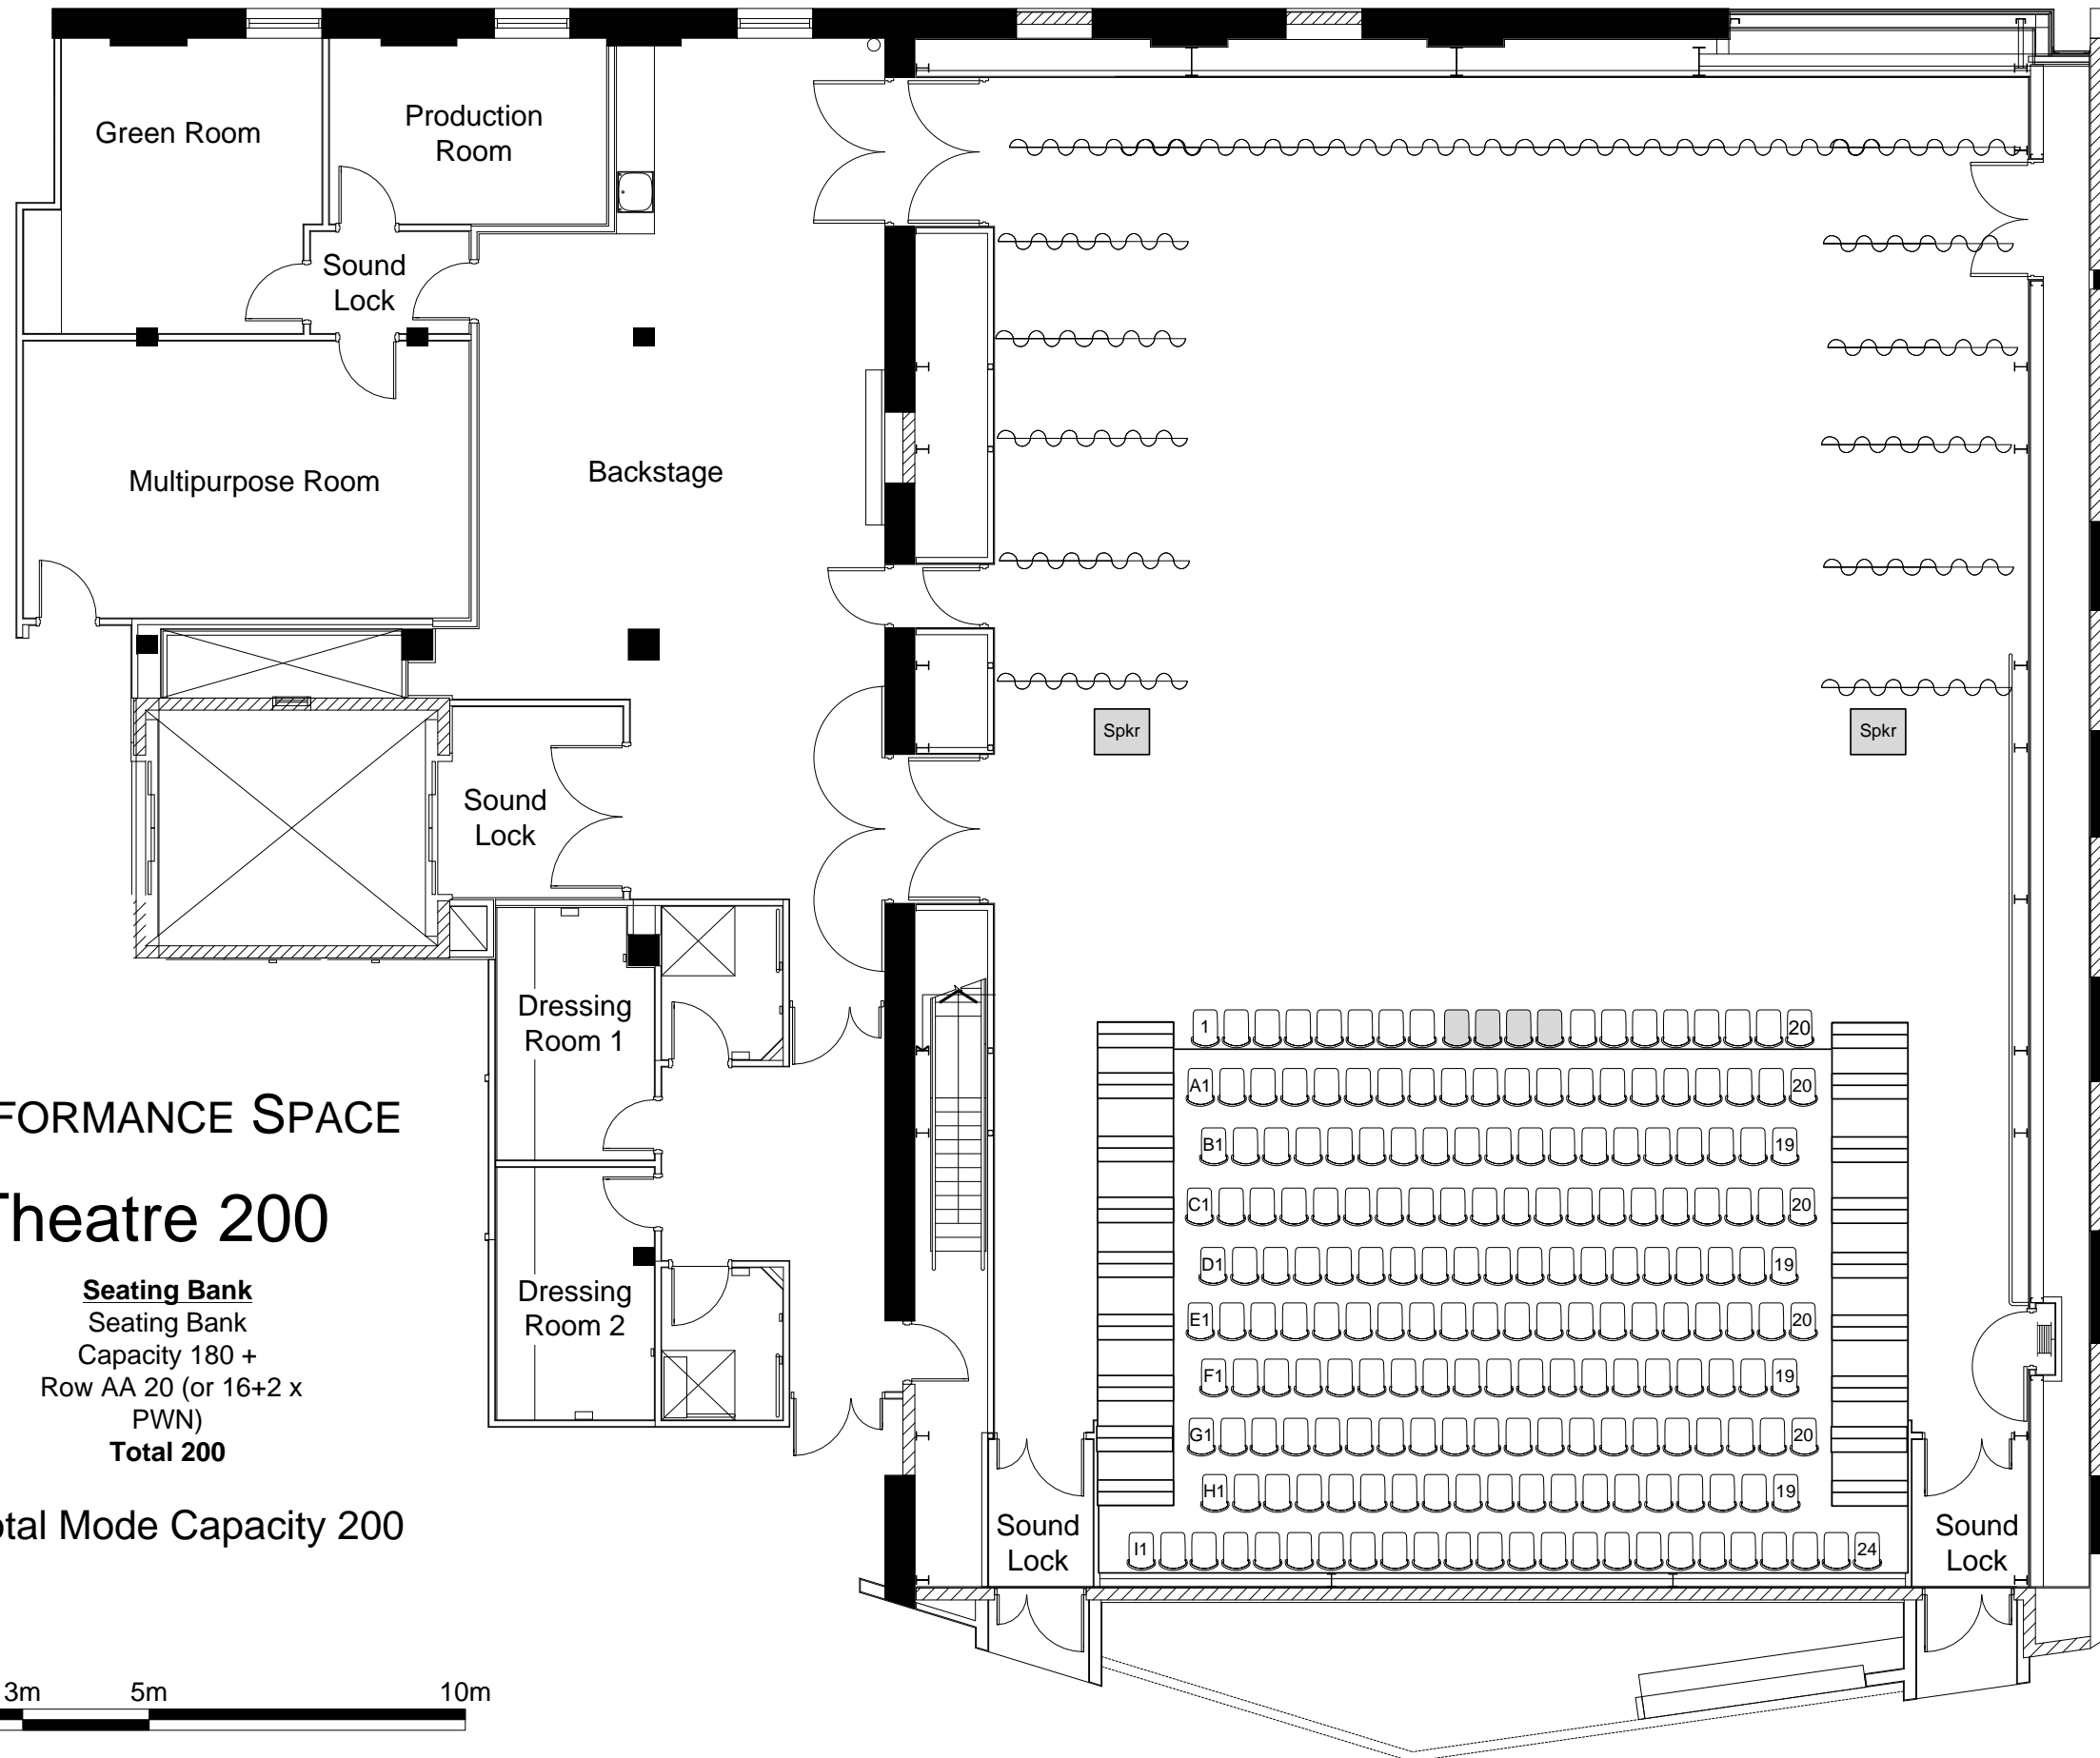

JUDITH WRIGHT CENTRE OF CONTEMPORARY ARTS

Performance Space

Maximum Capacity: 300

Modes:

- Flat Floor 300
- Theatre 200
- Theatre 300
- Cabaret 296
- Flat Floor 300

Dimensions:

- Room Size = 22.7m x 16.3m
- Total size = 370.01 m²
- Height to catwalks = 7m

JUDITH WRIGHT CENTRE OF CONTEMPORARY ARTS

JUDITH WRIGHT CENTRE OF CONTEMPORARY ARTS

JUDITH WRIGHT CENTRE OF CONTEMPORARY ARTS

PERFORMANCE SPACE

Theatre 200

Seating Bank
 Seating Bank
 Capacity 180 +
 Row AA 20 (or 16+2 x
 PWN)
Total 200

Total Mode Capacity 200

JUDITH WRIGHT CENTRE OF CONTEMPORARY ARTS

PERFORMANCE SPACE

Theatre 300

Seating Bank
 Seating Bank
 Capacity 180 +
 Row AA 20 (or 16 with 2
 x PWD)
 Floor Seats 100
Total 300

Stage Size
 8m wide x 4m deep